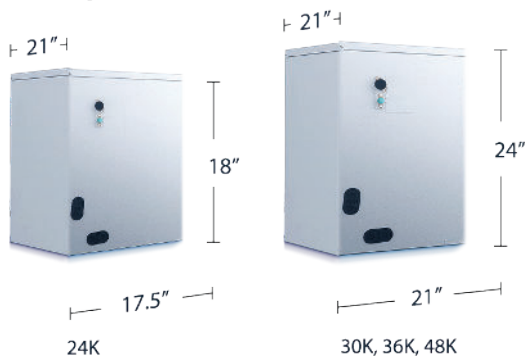

EASY TO FIT

The Most Complete Size Options