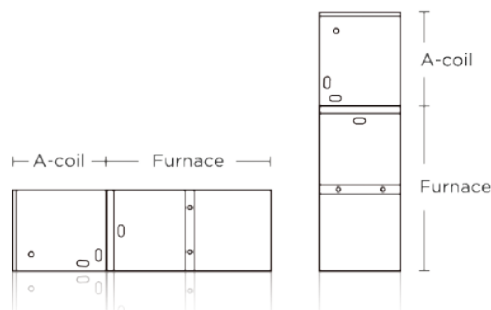

The Flexible Multipurpose Design